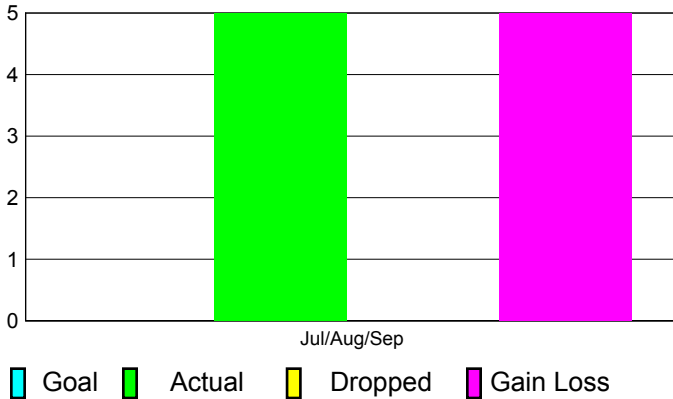

## CLUBS

**Club Results**  
2012-2013

**Clubs**  
2011-2012

Month	New Club Goal	Actual New Clubs	Actual Dropped Clubs	Gain/Loss of Clubs	Gain/Loss of Clubs
Jul/Aug/Sep		5	0	5	6
<b>Totals</b>		<b>5</b>	<b>0</b>	<b>5</b>	<b>6</b>

### Club Results 2012-2013

Goal, New, Dropped, Gain/Loss

### Comparison of Club Gain/Loss

Current Year Compared to the Previous Year