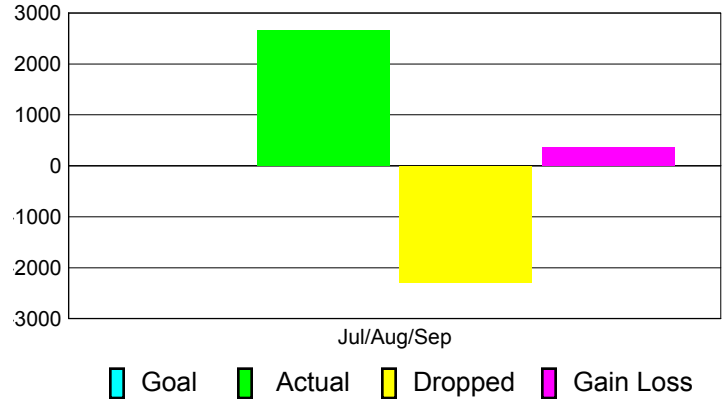

### YTD Status Quo Clubs 2012-2013

Status Quo Clubs Compared to Status Quo Members

## MEMBERSHIP

**Membership Results**  
2012-2013

**Membership**  
2011-2012

Month	Net Memb Goal	Actual New Memb	Actual Dropped Memb	Gain/Loss of Memb	Gain/Loss of Memb
Jul/Aug/Sep		2656	-2291	365	-462
<b>Totals</b>		<b>2656</b>	<b>-2291</b>	<b>365</b>	<b>-462</b>

### Membership Results 2012-2013

Goal, New, Dropped, Gain/Loss

### Comparison of Membership Gain/Loss

Current Year Compared to the Previous Year