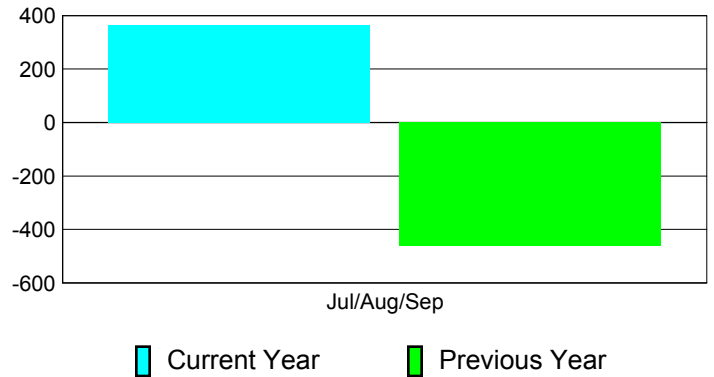

Gender Comparison 2012-2013