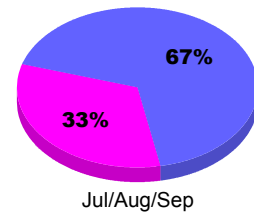

Jul/Aug/Sep

Male Female